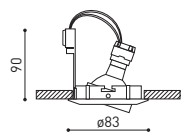

BASIC Tilt 12V 0038-01-01- | W | N | Z | C | NS | Q | W
 MAX 50W

BASIC Tilt 230V 0338-01-01- | W | N | Z | C | NS | Q | W
 MAX 50W

** NOT INCLUDED LAMPS

COLOUR | W □ | N ■ | Z ■ | C ■ | NS ■ | Q ■ |

MATERIAL | AL |

0,103 Kg

0,0004 m³ 90x50x90 mm