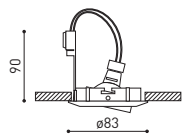

BASIC Tilt 12V 0038-01-01- | W | N | Z | C | NS | Q | W
 MAX 50W

BASIC Tilt 230V 0338-01-01- | W | N | Z | C | NS | Q | W
 MAX 50W

** NOT INCLUDED LAMPS

COLOUR | W □ | N ■ | Z ■ | C ■ | NS ■ | Q ■ |

MATERIAL | AL |

0,103 Kg

0,0004 m³ 90x50x90 mm