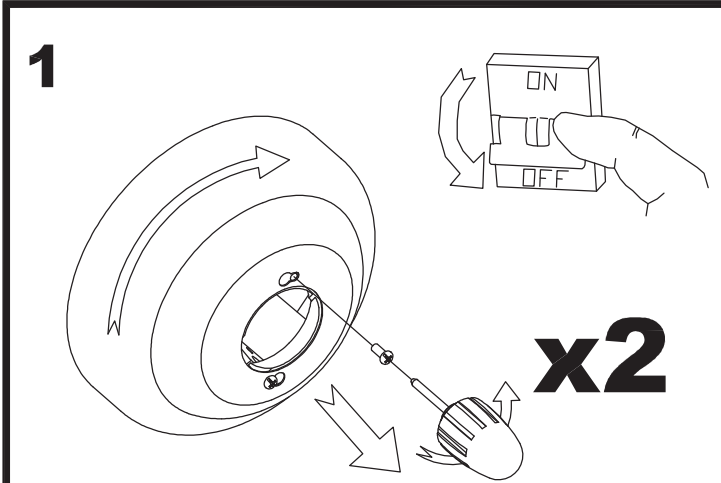

Kit d'éclairage en option, Blanc brillant

WOOD/White&Satin Nickel

LED S-C4

30-4399-14-F9

30-4399-E4-F9

30-4399-J7-F9

30-4399-81-F9

17