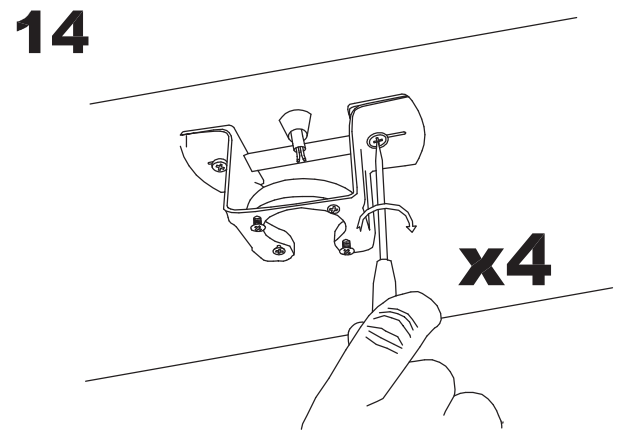

Kit d'éclairage en option, Blanc brillant

WOOD/White&Satin Nickel

LED S-C4

30-4399-14-F9

30-4399-E4-F9

30-4399-J7-F9

30-4399-81-F9

17