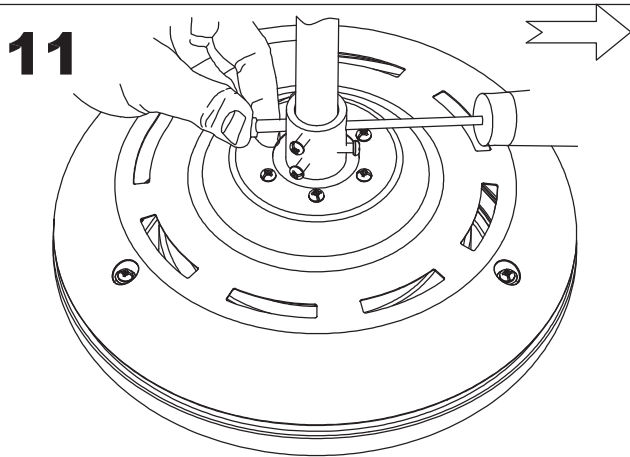

Kit d'éclairage en option, Blanc brillant

WOOD/White&Satin Nickel

LED S-C4

30-4399-14-F9

30-4399-E4-F9

30-4399-J7-F9

30-4399-81-F9

17