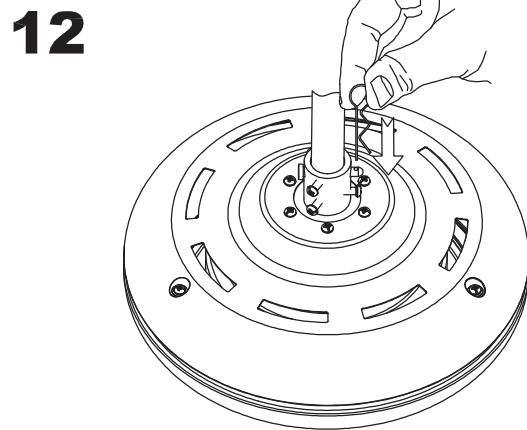

Kit d'éclairage en option, Blanc brillant

WOOD/White&Satin Nickel

LED S-C4

30-4399-14-F9

30-4399-E4-F9

30-4399-J7-F9

30-4399-81-F9

17