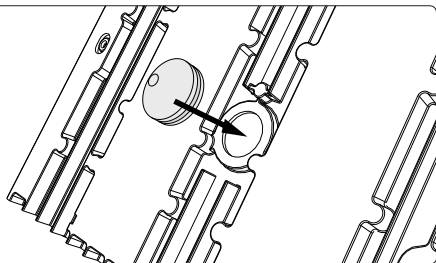

# PHILIPS

Incl.

6 x Luxeon Rebel  
Powered

Ø 6mm

3

4

Philips Lighting Contact Centre  
Int. Business Reply Service  
I.B.R.S. / C.C.R.I. Numéro 10461  
5600 VB Eindhoven  
Pays-Bas / The Netherlands

[www.philips.com/homelighting](http://www.philips.com/homelighting)  
☎ +800 7445 4775