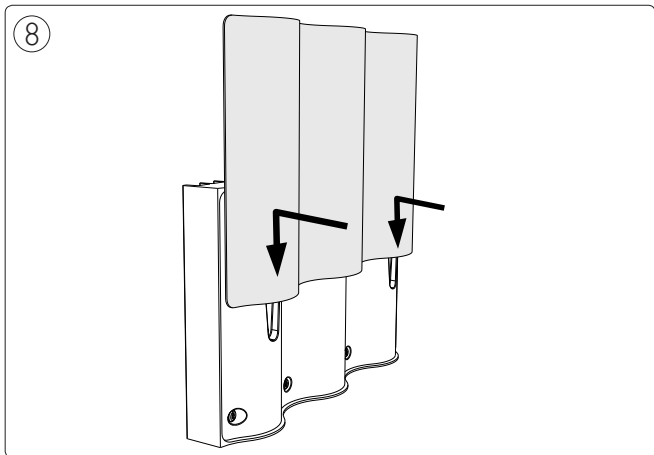

# PHILIPS

Incl.

6 x Luxeon Rebel  
Powered

Ø 6mm

3

4

Philips Lighting Contact Centre  
Int. Business Reply Service  
I.B.R.S. / C.C.R.I. Numéro 10461  
5600 VB Eindhoven  
Pays-Bas / The Netherlands

[www.philips.com/homelighting](http://www.philips.com/homelighting)  
☎ +800 7445 4775