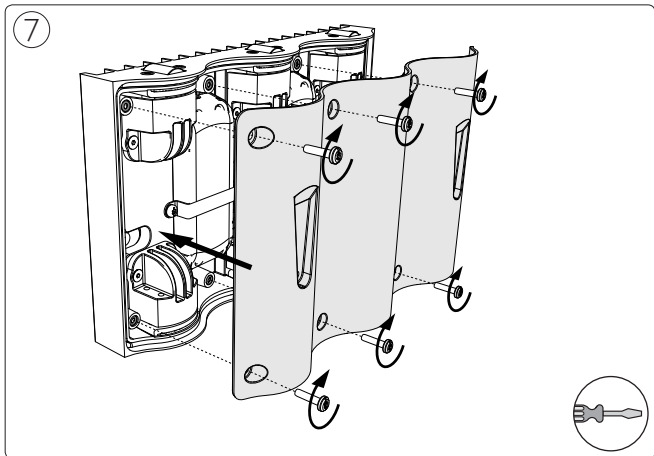

# PHILIPS

Incl.

6 x Luxeon Rebel  
Powered

Ø 6mm

3

4

Philips Lighting Contact Centre  
Int. Business Reply Service  
I.B.R.S. / C.C.R.I. Numéro 10461  
5600 VB Eindhoven  
Pays-Bas / The Netherlands

[www.philips.com/homelighting](http://www.philips.com/homelighting)  
☎ +800 7445 4775