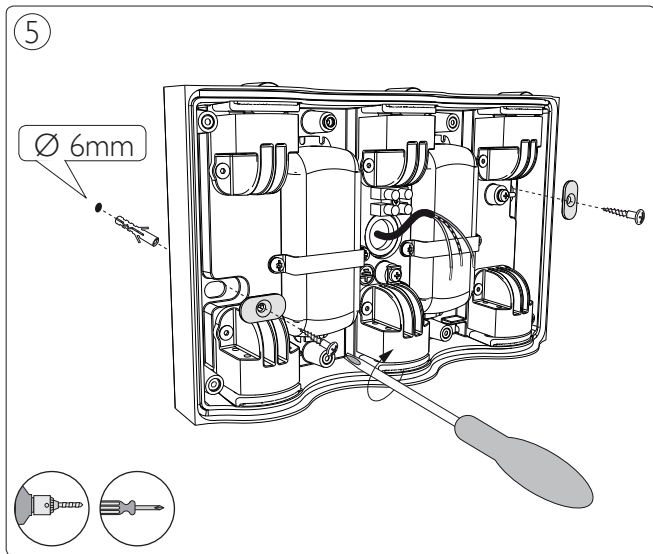

# PHILIPS

Incl.

6 x Luxeon Rebel  
Powered

Ø 6mm

3

4

Philips Lighting Contact Centre  
Int. Business Reply Service  
I.B.R.S. / C.C.R.I. Numéro 10461  
5600 VB Eindhoven  
Pays-Bas / The Netherlands

[www.philips.com/homelighting](http://www.philips.com/homelighting)  
☎ +800 7445 4775