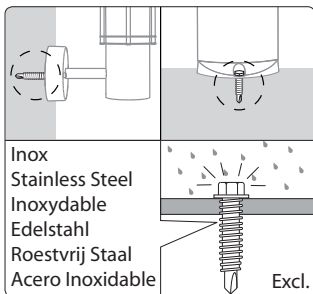

# PHILIPS

Incl.

6 x Luxeon Rebel  
Powered

Ø 6mm

3

4

Philips Lighting Contact Centre  
Int. Business Reply Service  
I.B.R.S. / C.C.R.I. Numéro 10461  
5600 VB Eindhoven  
Pays-Bas / The Netherlands

[www.philips.com/homelighting](http://www.philips.com/homelighting)  
☎ +800 7445 4775