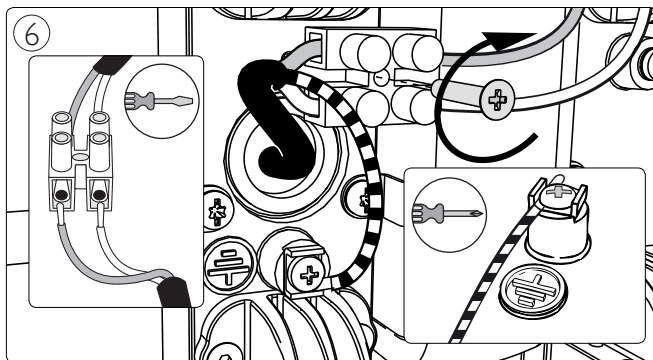

# PHILIPS

Incl.

6 x Luxeon Rebel  
Powered

Ø 6mm

3

4

Philips Lighting Contact Centre  
Int. Business Reply Service  
I.B.R.S. / C.C.R.I. Numéro 10461  
5600 VB Eindhoven  
Pays-Bas / The Netherlands

[www.philips.com/homelighting](http://www.philips.com/homelighting)  
☎ +800 7445 4775