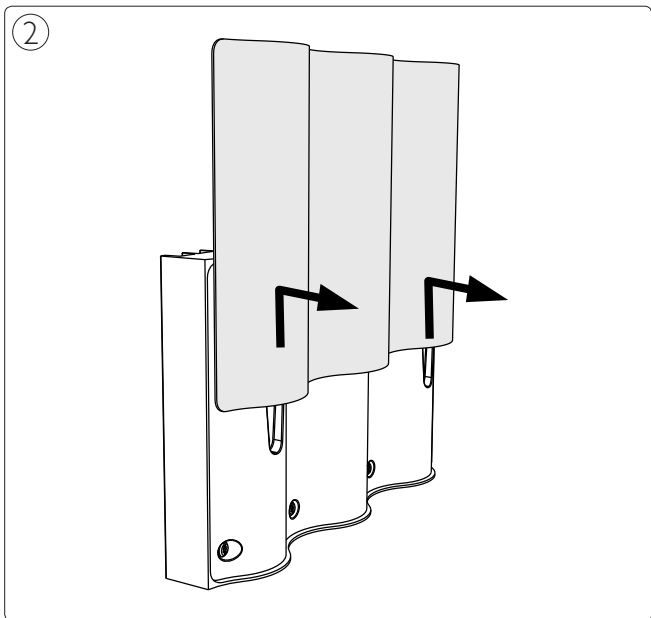

# PHILIPS

Incl.

6 x Luxeon Rebel  
Powered

Ø 6mm

3

4

Philips Lighting Contact Centre  
Int. Business Reply Service  
I.B.R.S. / C.C.R.I. Numéro 10461  
5600 VB Eindhoven  
Pays-Bas / The Netherlands

[www.philips.com/homelighting](http://www.philips.com/homelighting)  
☎ +800 7445 4775