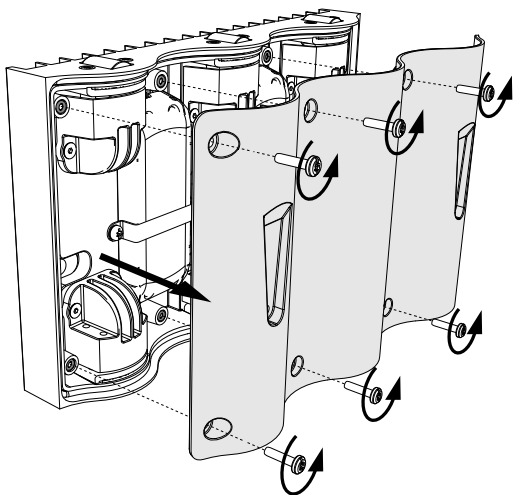

# PHILIPS

Incl.

6 x Luxeon Rebel  
Powered

Ø 6mm

3

4

Philips Lighting Contact Centre  
Int. Business Reply Service  
I.B.R.S. / C.C.R.I. Numéro 10461  
5600 VB Eindhoven  
Pays-Bas / The Netherlands

[www.philips.com/homelighting](http://www.philips.com/homelighting)  
☎ +800 7445 4775