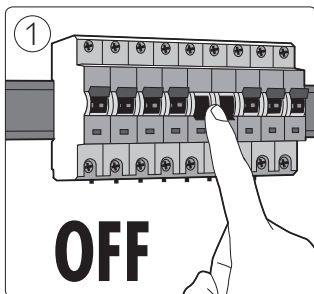

# PHILIPS

Incl.

6 x Luxeon Rebel  
Powered

Ø 6mm

3

4

Philips Lighting Contact Centre  
Int. Business Reply Service  
I.B.R.S. / C.C.R.I. Numéro 10461  
5600 VB Eindhoven  
Pays-Bas / The Netherlands

[www.philips.com/homelighting](http://www.philips.com/homelighting)  
☎ +800 7445 4775